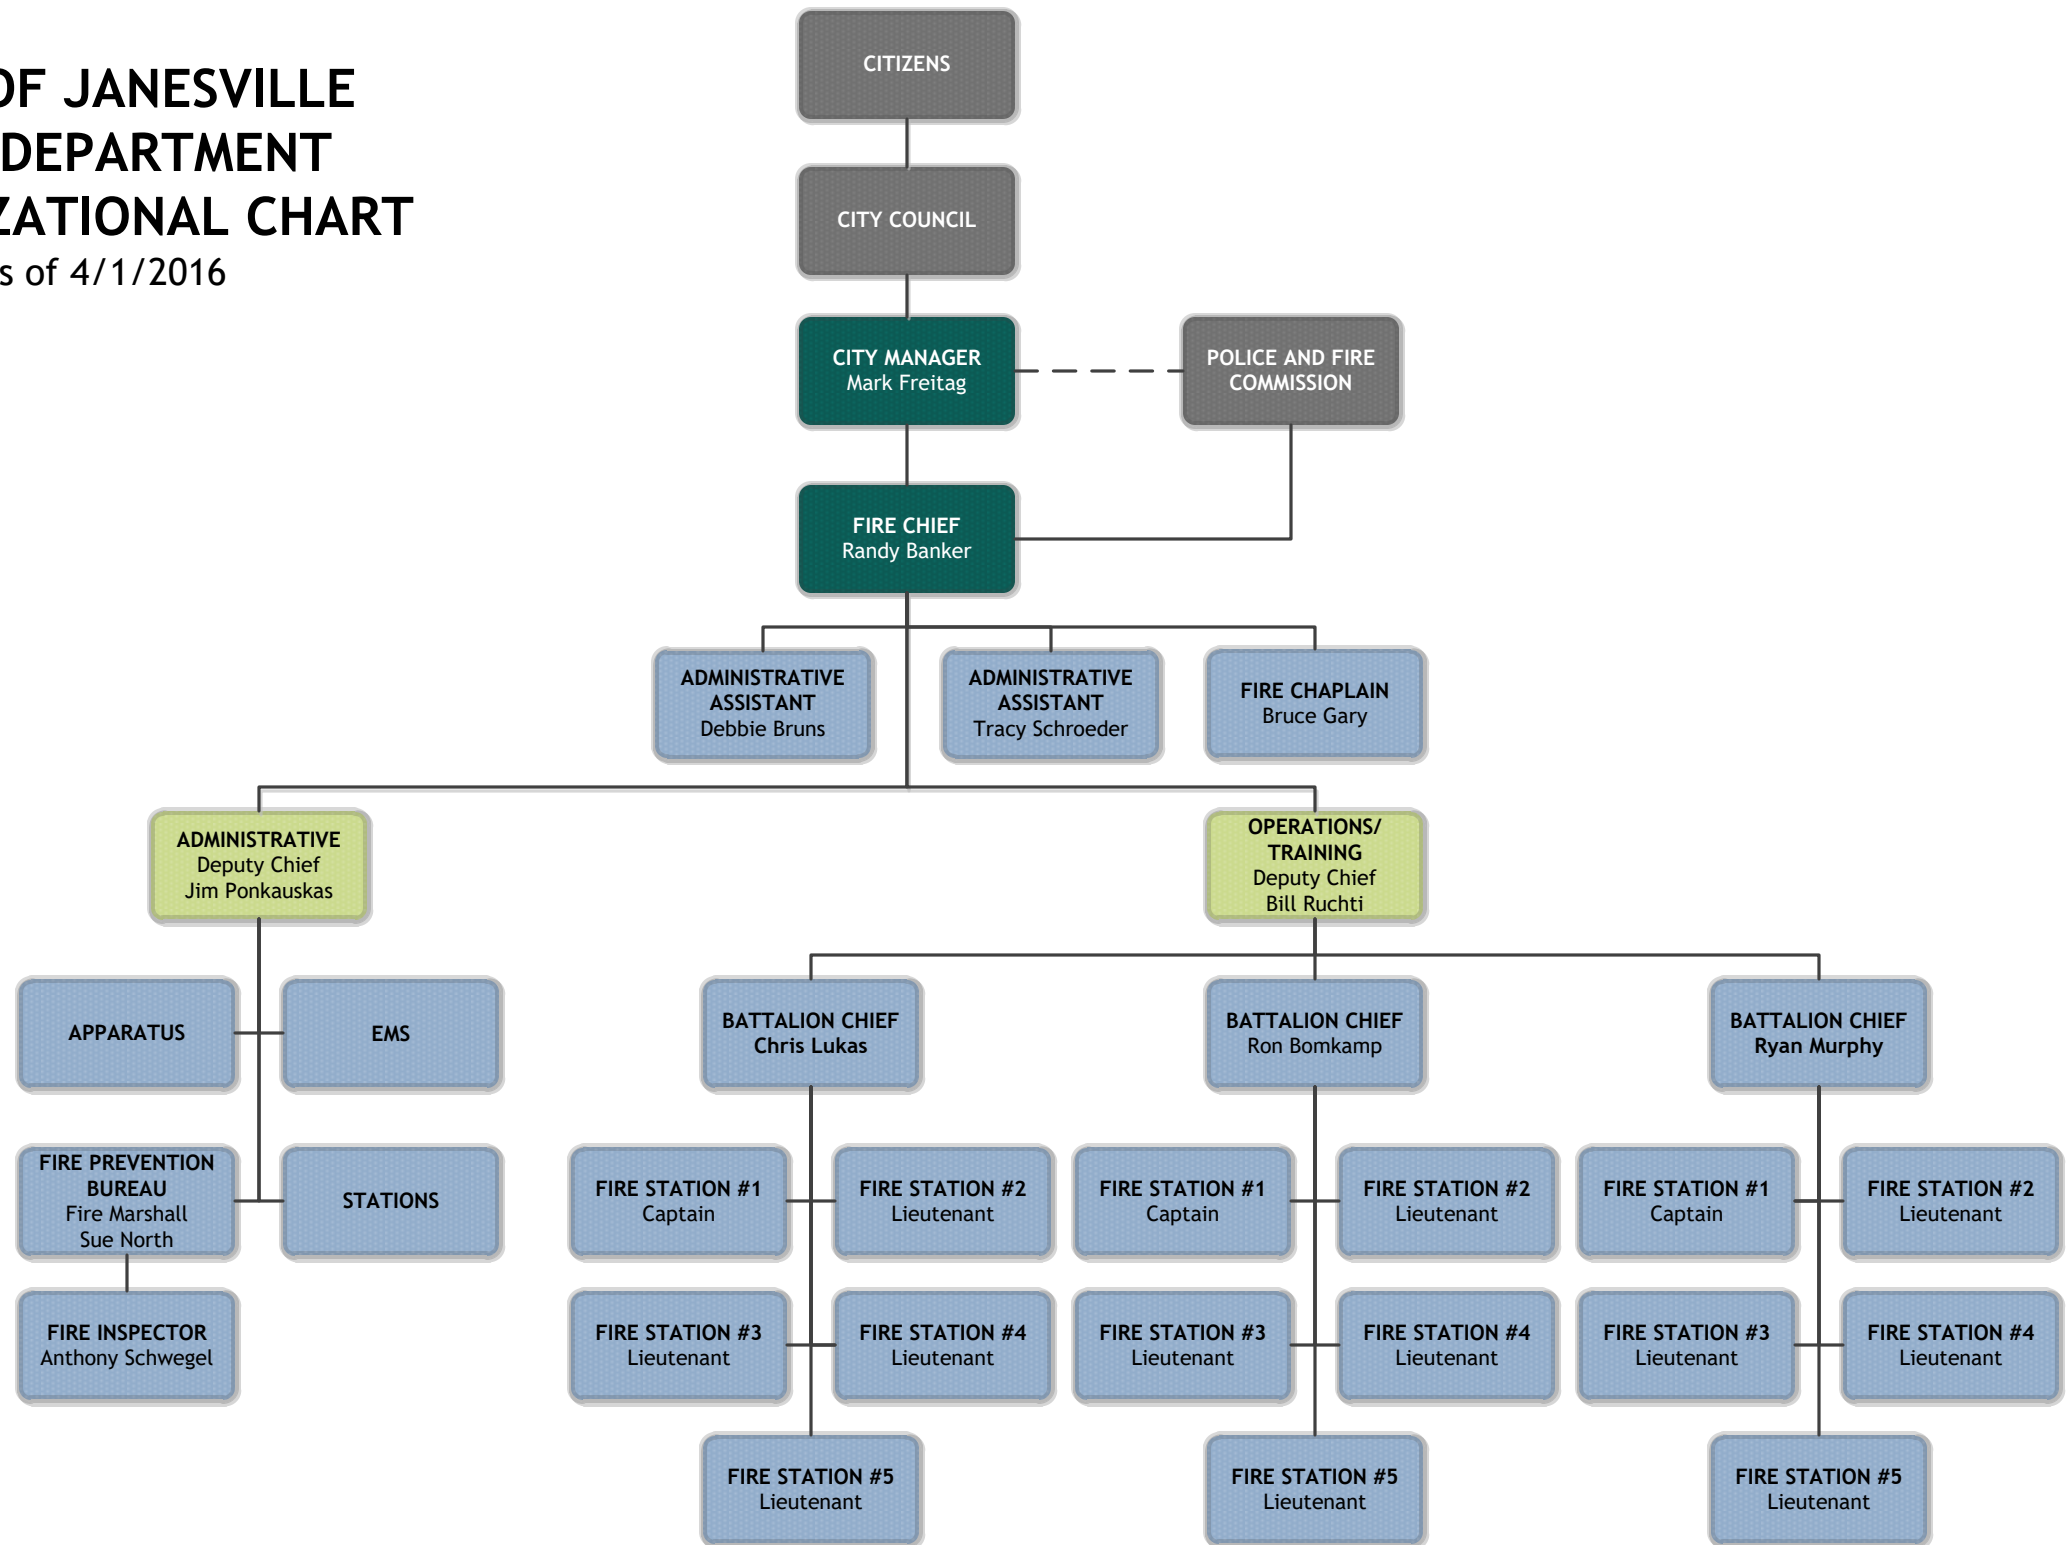

CITY OF JANESVILLE FIRE DEPARTMENT ORGANIZATIONAL CHART

as of 4/1/2016

EXECUTIVE / DEPARTMENT

DIVISION

PROGRAM / STAFF